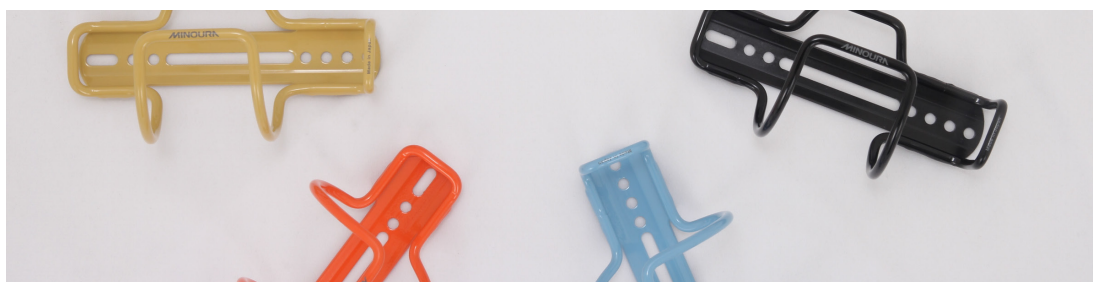

NEWS LETTER

MINOURN

SIDE LOADING BOTTLE CAGE

SIDE LOADING DESIGN

If your bike frame doesn't have enough spacer, remove a bottle vertically. SLB-100 is perfect for you—it lets you slide the bottle out sideways with ease.

RIGHT HAND ENTRY

Right hand loading on the bicycle frame.

LIGHTWEIGHT

Lightweight and durable composite.

SLB-100R

SKU : 308-1835-22 Color : Black

308-1835-33 Blue Pearl

308-1835-34 Mustard

308-1835-35 Khaki

308-1835-36 Dark Gray

308-1835-37 Army Green

308-1835-38 Burnt Orange

Weight: 50grams

Material: Aluminum Duralmin (#5056)